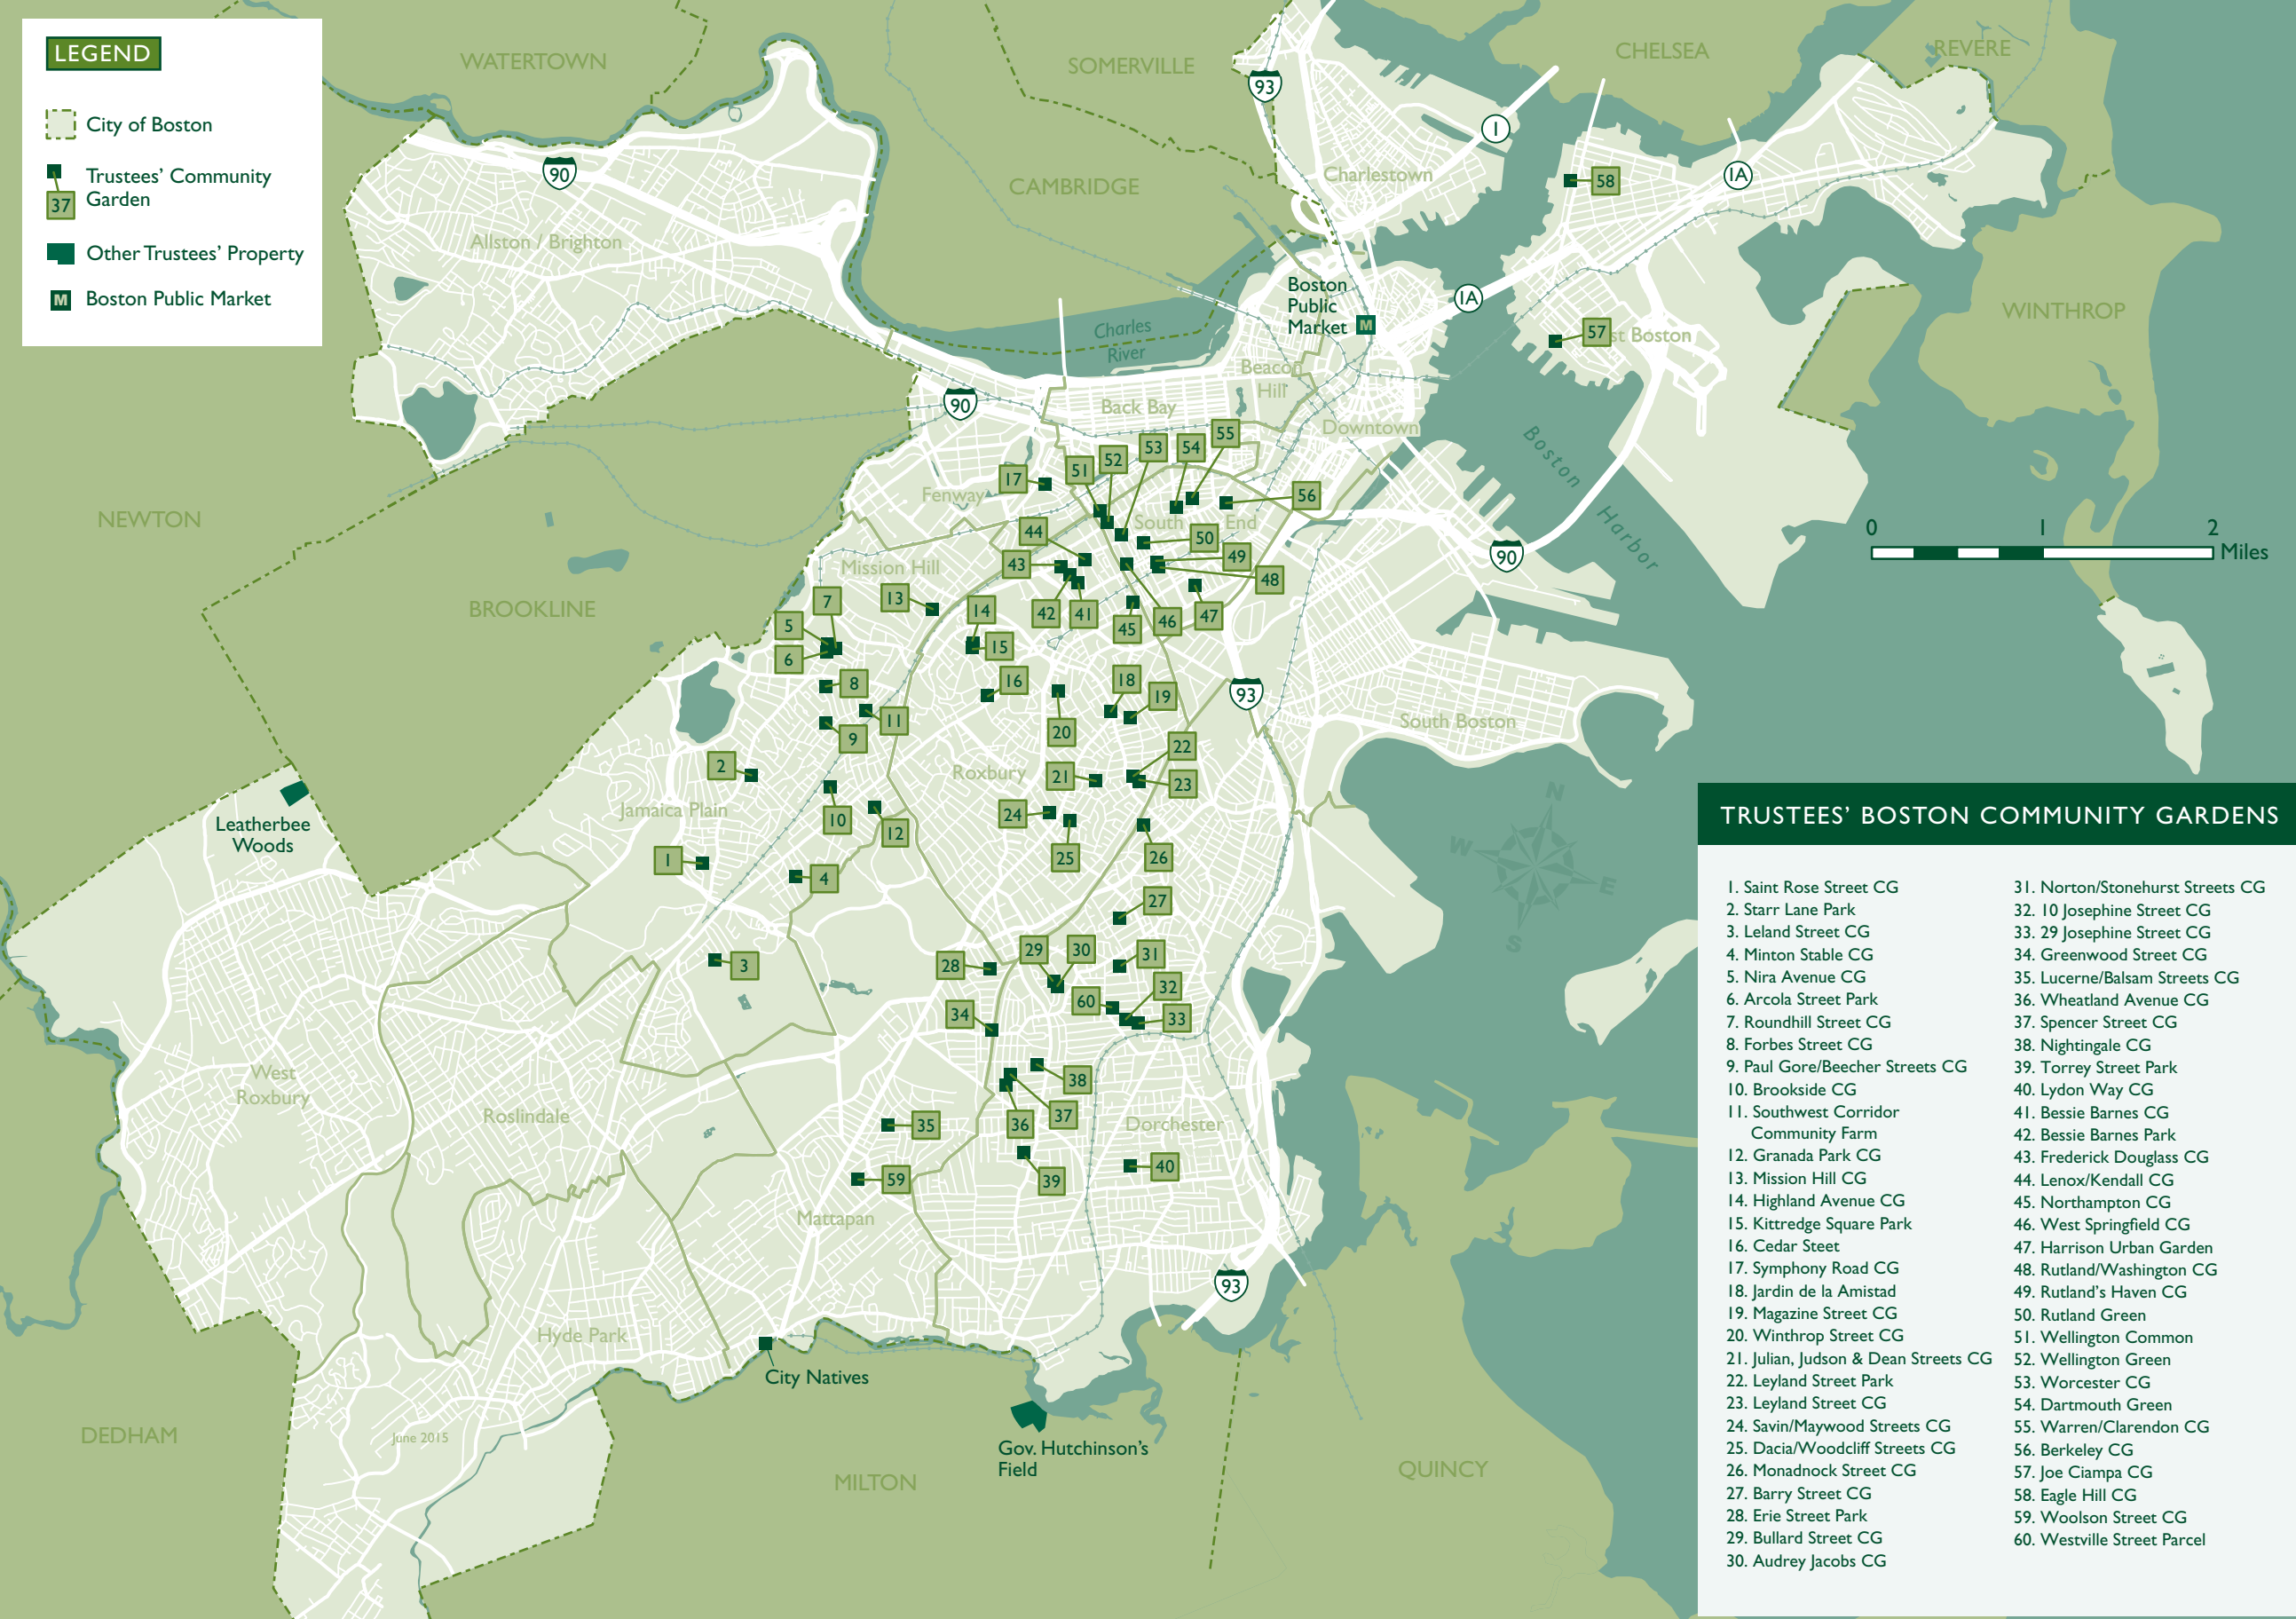

LEGEND

-  City of Boston
-  Trustees' Community Garden
-  Other Trustees' Property
-  Boston Public Market

TRUSTEES' BOSTON COMMUNITY GARDENS

- | | |
|---------------------------------------|----------------------------------|
| 1. Saint Rose Street CG | 31. Norton/Stonehurst Streets CG |
| 2. Starr Lane Park | 32. 10 Josephine Street CG |
| 3. Leland Street CG | 33. 29 Josephine Street CG |
| 4. Minton Stable CG | 34. Greenwood Street CG |
| 5. Nira Avenue CG | 35. Lucerne/Balsam Streets CG |
| 6. Arcola Street Park | 36. Wheatland Avenue CG |
| 7. Roundhill Street CG | 37. Spencer Street CG |
| 8. Forbes Street CG | 38. Nightingale CG |
| 9. Paul Gore/Beecher Streets CG | 39. Torrey Street Park |
| 10. Brookside CG | 40. Lydon Way CG |
| 11. Southwest Corridor Community Farm | 41. Bessie Barnes CG |
| 12. Granada Park CG | 42. Bessie Barnes Park |
| 13. Mission Hill CG | 43. Frederick Douglass CG |
| 14. Highland Avenue CG | 44. Lenox/Kendall CG |
| 15. Kittredge Square Park | 45. Northampton CG |
| 16. Cedar Steet | 46. West Springfield CG |
| 17. Symphony Road CG | 47. Harrison Urban Garden |
| 18. Jardin de la Amistad | 48. Rutland/Washington CG |
| 19. Magazine Street CG | 49. Rutland's Haven CG |
| 20. Winthrop Street CG | 50. Rutland Green |
| 21. Julian, Judson & Dean Streets CG | 51. Wellington Common |
| 22. Leyland Street Park | 52. Wellington Green |
| 23. Leyland Street CG | 53. Worcester CG |
| 24. Savin/Maywood Streets CG | 54. Dartmouth Green |
| 25. Dacia/Woodcliff Streets CG | 55. Warren/Clarendon CG |
| 26. Monadnock Street CG | 56. Berkeley CG |
| 27. Barry Street CG | 57. Joe Ciampa CG |
| 28. Erie Street Park | 58. Eagle Hill CG |
| 29. Bullard Street CG | 59. Woolson Street CG |
| 30. Audrey Jacobs CG | 60. Westville Street Parcel |